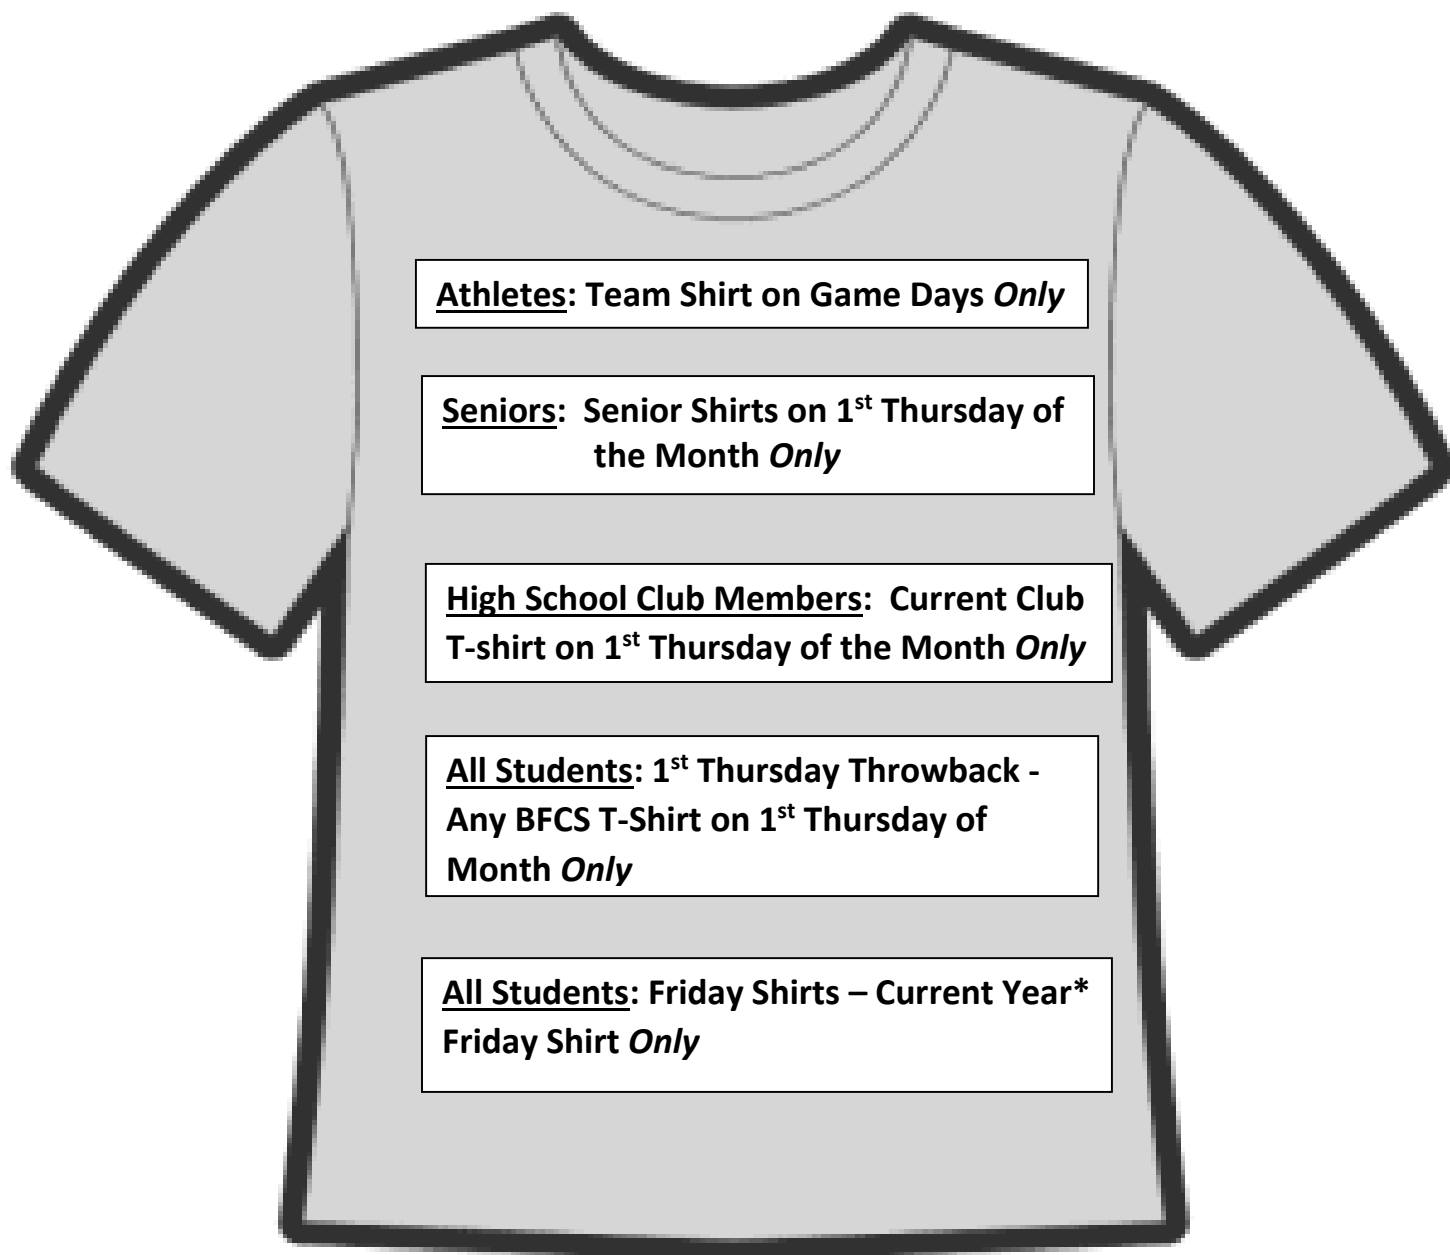

When Can I Wear My School T-Shirts?

- Notes:**
1. * Past years' Friday Shirts may be worn **just until** the new order comes in.
 2. Throwback shirts may be purchased in the school store.
 3. Friday shirt orders must be placed in the front office.
 4. You can check the Ren Web calendar for specific dates.

Recommendation: If you have any question on a particular day, have your child place a regular uniform shirt in his backpack to make it easy for him to change if needed. Thanks!